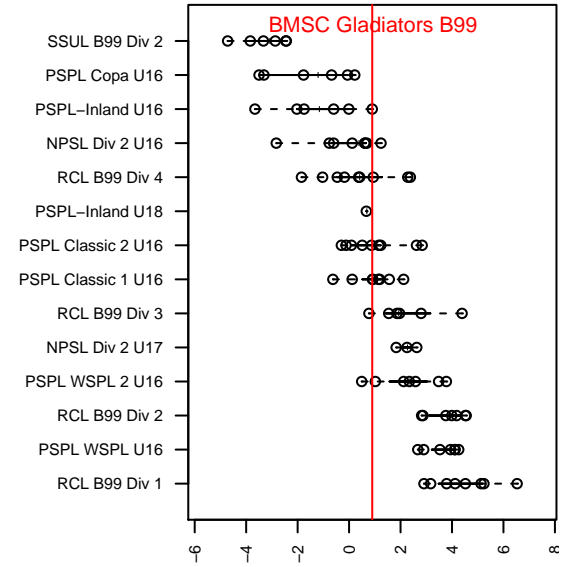

BMSC Gladiators B99

Blue Mountain SC
Walla Walla, WA
B99 total strength=1339
attack=10.08 defense=4.16
fall league = PSPL-Inland U16

alt names used:
(Ind.) BMSC Gladiators

Venues played:
2015 PSPL-Inland U16

**attack and defense variance (black dot)
relative to other teams
and top 10 in region**

**attack and defense rating
relative to others at age
and all opponents in last 13 months**

Performance relative to 13 month average